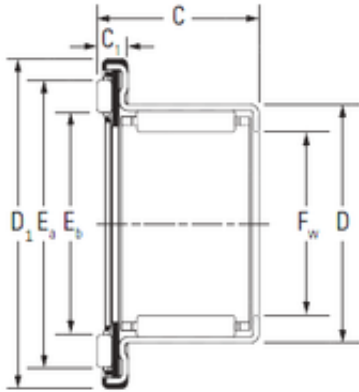

## Gummy Bear Maker Reviews Manufacture

Jinan Fortified Rice Extrusion Machine /  
Automatic Re-Constructed Broken Rice Kernel  
Production Line Machinery

Bearing No.

Size	25x37x22.2 mm
Bore Diameter	25 mm
Outer Diameter	37 mm
Width	22,2 mm
d	25 mm
D	37 mm
C	22,2 mm

Bearing 2D drawings and 3D CAD models