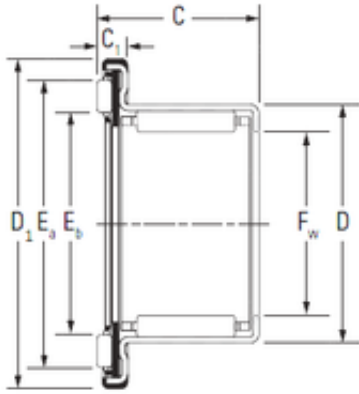

Gummy Bear Maker Reviews Manufacture

China Man Made Rice Machine Artificial Rice Nutritional Rice Fortified Rice Extruding Machine

Bearing No.

Size	25x37x22.2 mm
Bore Diameter	25 mm
Outer Diameter	37 mm
Width	22,2 mm
d	25 mm
D	37 mm
C	22,2 mm

Bearing 2D drawings and 3D CAD models