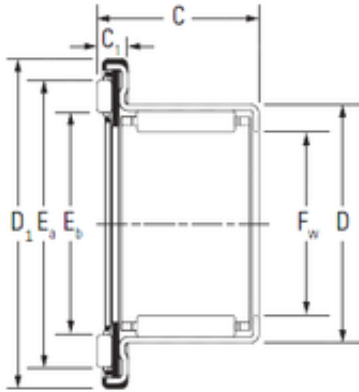

Gummy Bear Maker Reviews Manufacture

China manufacturer fortified rice machine
extruder rice instant artificial rice processing
machine line

Bearing No.

Size	25x37x22.2 mm
Bore Diameter	25 mm
Outer Diameter	37 mm
Width	22,2 mm
d	25 mm
D	37 mm
C	22,2 mm

Bearing 2D drawings and 3D CAD models